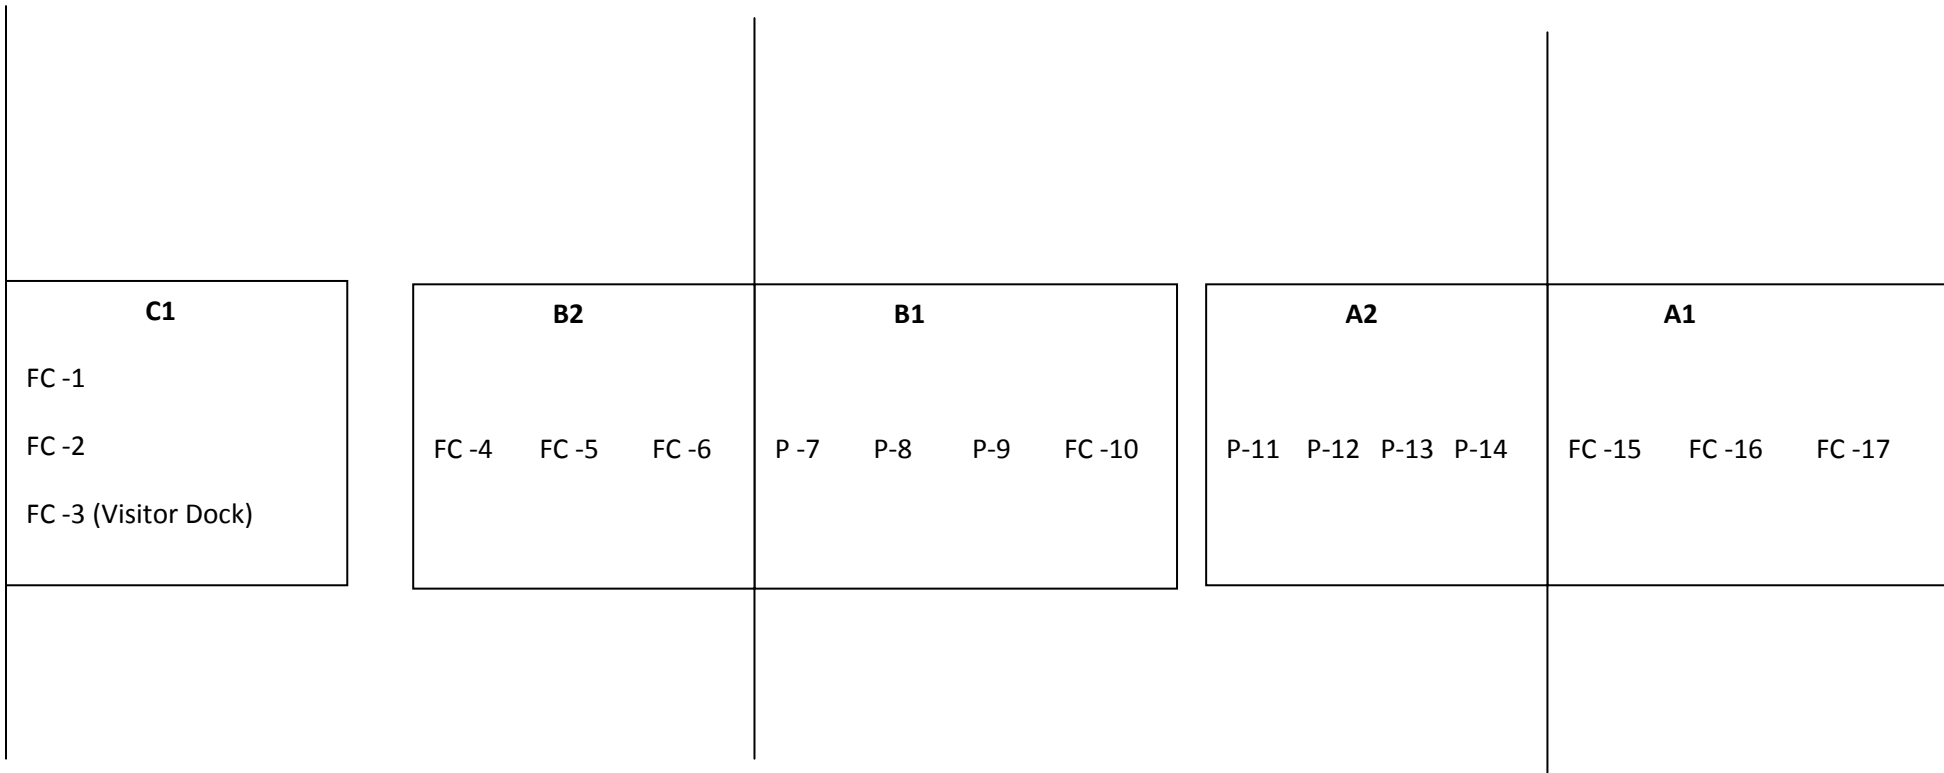

FOGG COVE HOMEOWNERS ASSOCIATION DINGY DOCK LAYOUT

As of 2/15/2011

LONG PIER "C"

PIER "B"

PIER "A"

Key FC = Fogg Cove Owned P = Private					
1 Fox	4 Dann	7 Pace	10 Sherman	13 Bevan	16 Bluemke/Beavan
2 Jeffreys	5 Bedford	8 Barsky	11 Barnes	14 McGuinness	17 Morgan
3 Transient/Visitor	6 Patterson	9 Hobbs	12 Doyle	15 Nesbitt	